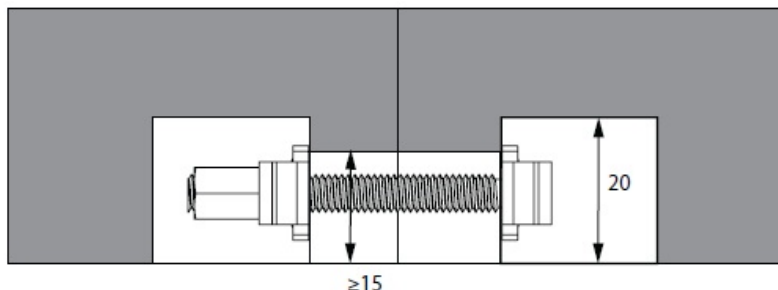

PRODUCT SHEET

Description:

Worktop Connector Bore Hole $\varnothing 35$ mm, Screw M6x200mm, Steel BZP

Item number:

11.04.460-0

Units	Box	Carton	HS Code	Barcode
Set	1	250	7318190090	
				5704866013604

SISO A/S