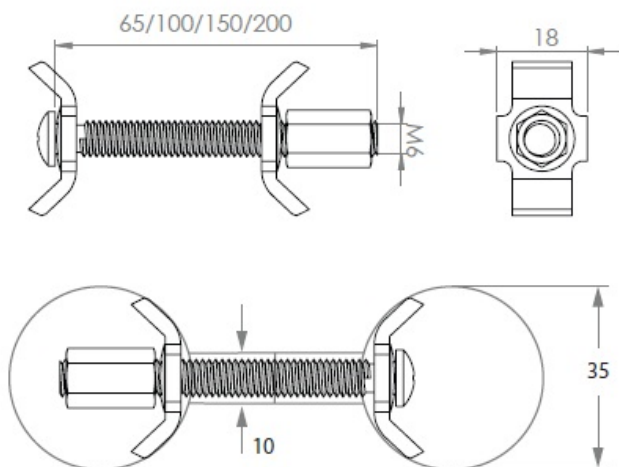

PRODUCT SHEET

Description:

Worktop Connector Bore Hole $\varnothing 35$ mm, Screw M6x200mm, Steel BZP

Item number:

11.04.460-0

Units	Box	Carton	HS Code	Barcode
Set	1	250	7318190090	
				5704866013604

SISO A/S